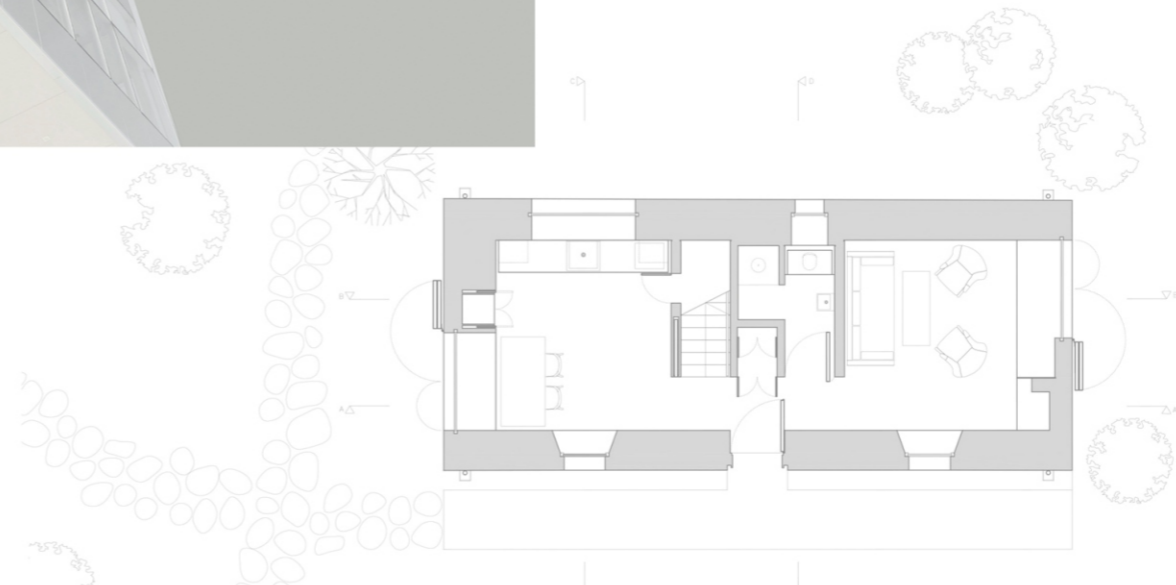

SET OF WORKING DRAWINGS

architectural section

VALETA LEVKAR