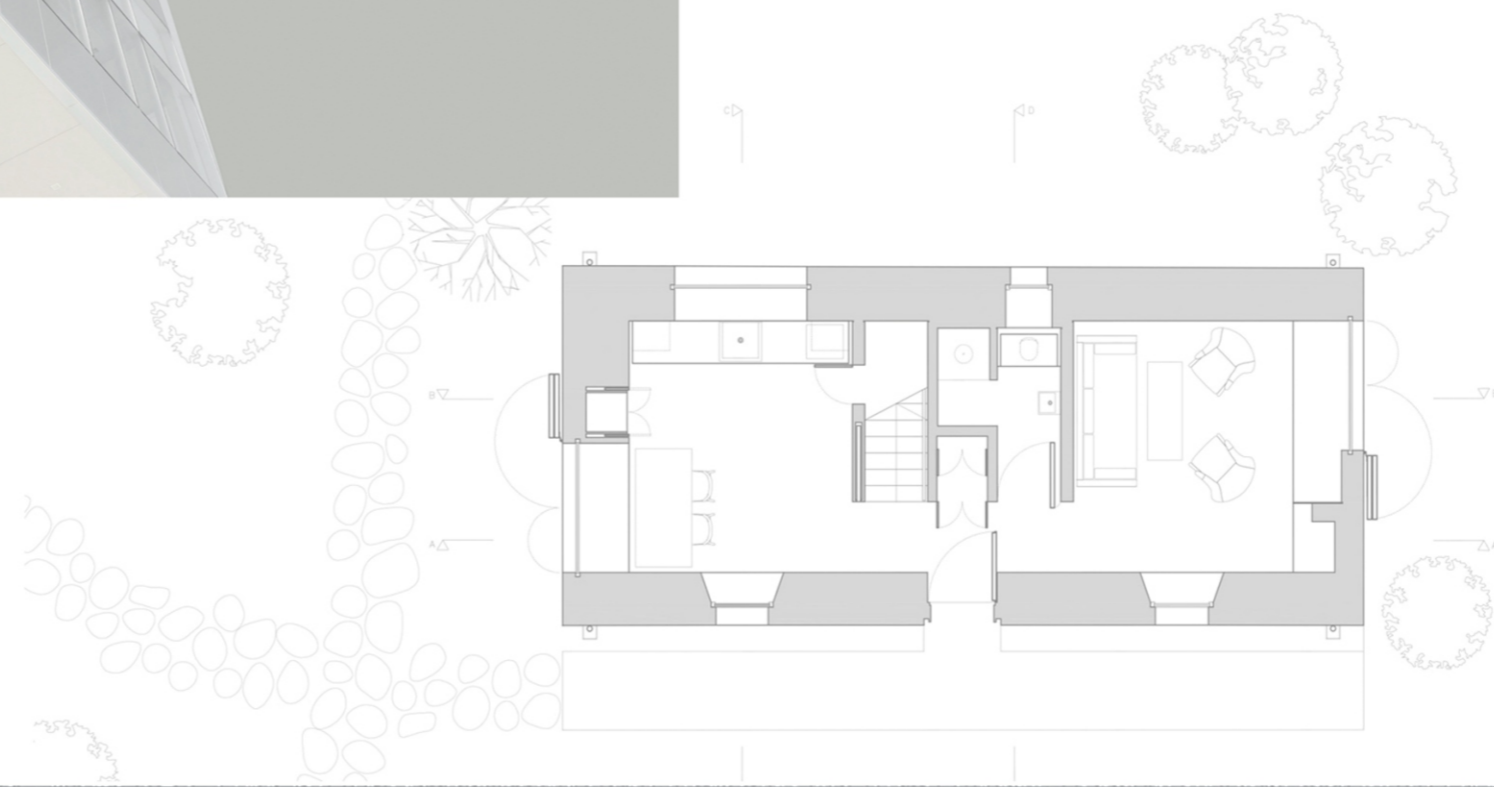

SET OF WORKING DRAWINGS

architectural section